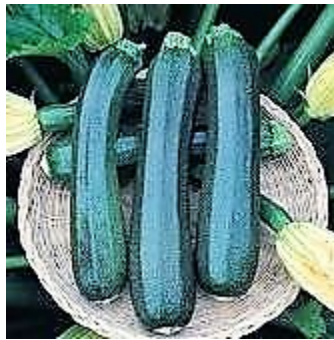

DIAMANT F1

Crop: Squash

PRODUCT DESCRIPTION

- **Medium early variety for protected cultivation and open-field**
 - **50 growing days after planting**
- **Generative compact upright plant with short internodes**
 - **Cylindrical fruits with small blossom scar**
 - **Medium green color with small white spots**
 - **Fruit length 18 - 20 cm**
 - **Good cold tolerance**
 - **Good holding ability**